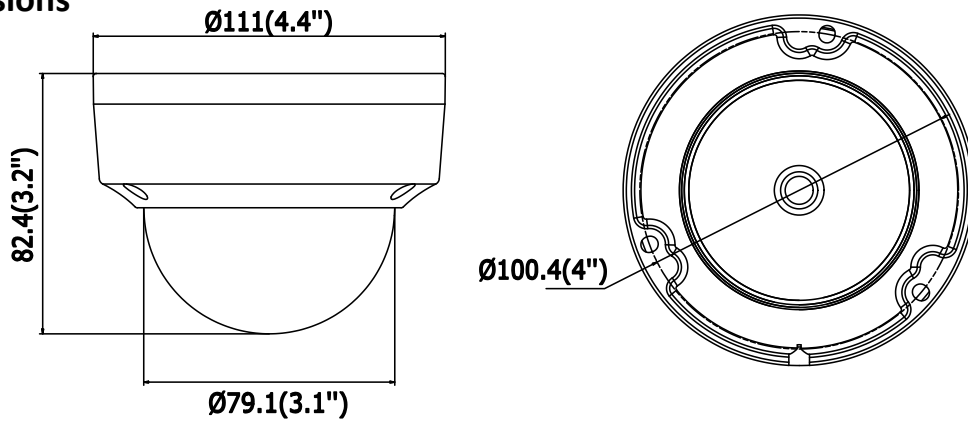

Dimensions

Unit: mm

Accessories

DS-1259ZJ

DS-1272ZJ-110

DS-1272ZJ-110B

DS-1271ZJ-110

DS-1280ZJ-DM18

DS-1276ZJ

DS-1275ZJ

DS-1250ZJ

Distributed by