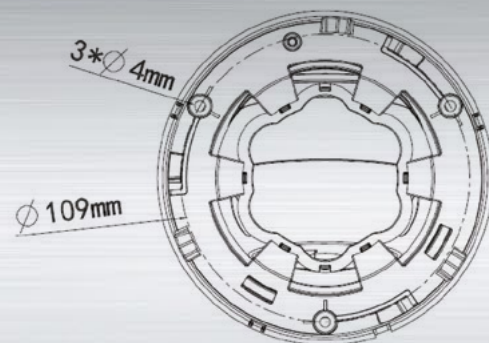

Network

- ONVIF Conformance

Structure

- Wide temperature range: -35°C to 60°C
- Wide voltage range of $\pm 25\%$
- 4 KV surge protection designed for network interface
- IP67

Accessories

IPBTS

Eyeball Surface Box

IPBTW

Eyeball Wall Mount bracket

IPBPM

Pole Mount Adapter

Dimensions

Camera		IPC4T
Sensor	1/2.7", progressive scan, 5.0 megapixel, CMOS	
Lens	2.8 mm @ F1.8	
Angle of view(H)	105°	
Adjustment Range	Pan: 0°~360° , Tilt: 0° - 77° , Rotation: 0° - 360°	
Shutter	Auto/Manual, 1/6-1/100000 s	
Min. Illumination	Colour: 0.005 Lux (F1.6, AGC On) 0 Lux with IR	
IR	30m (98ft) IR range	
Day/Night	IR-cut filter with auto switch (ICR)	
WDR	120 dB	
AWB(Auto white balance)	Auto/manual	
Gain Control	Auto/manual	
Noise Reduction	2D/3D	
Video		
Video Compression	H.265, H.264, MJPEG, H.265 Ultra	
Frame Rate	5MP (2592×1944): Max. 20 fps; 4MP (2560×1440): Max.25 fps 3MP (2048×1520): Max.30 fps; 1080P (1920×1080): Max. 30 fps	
Video Streaming	Triple	
9:16 Corridor Mode	Supported	
HLC	Supported	
BLC	Supported	
Evaluative Metering	Supported	
OSD	Up to 8 OSDs	
Motion Detection	Up to 4 areas	
Privacy Mask	Up to 8 areas	
Smart		
Behavior Detection	Intrusion, crossing line, motion detection	
Intelligent Identification	Face detection, Defocus, Scene Change	
Statistical Analysis	People counting	
Network		
Protocols	L2TP, IPv4, IGMP, ICMP, ARP, TCP, UDP, DHCP, PPPoE, RTP, RTSP, RTCP, DNS, DDNS, NTP, FTP, UPnP, HTTP, HTTPS, SMTP, 802.1x	
Compatible Integration	ONVIF, API	
Interface		
Network	10M/100M Base-TX Ethernet	
General		
Power	12 V DC, or PoE	
	Power consumption: Max 5.5W	
Dimensions (Ø x H)	126 x 94 mm	
Weight	0.45 kg (0.99lb)	
Operating Conditions	-35°C ~ +60°C, Humidity = 95% RH(non-condensing)	
Ingress Protection	IP67	