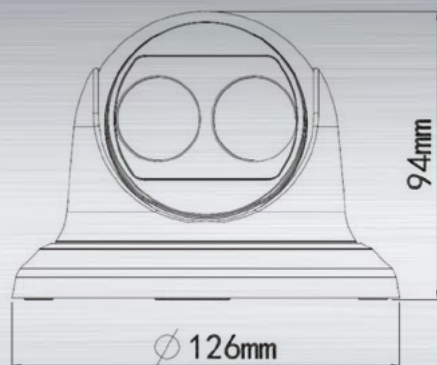

Network

- ONVIF Conformance

Structure

- Wide temperature range: -35°C to 60°C
- Wide voltage range of $\pm 25\%$
- 4 KV surge protection designed for network interface
- IP67

Accessories

IPBTS

Eyeball Surface Box

IPBTW

Eyeball Wall Mount bracket

IPBPM

Pole Mount Adapter

Dimensions

Camera		IPC4T
Sensor	1/2.7", progressive scan, 5.0 megapixel, CMOS	
Lens	2.8 mm @ F1.8	
Angle of view(H)	105°	
Adjustment Range	Pan: 0°~360° , Tilt: 0° - 77° , Rotation: 0° - 360°	
Shutter	Auto/Manual, 1/6-1/100000 s	
Min. Illumination	Colour: 0.005 Lux (F1.6, AGC On) 0 Lux with IR	
IR	30m (98ft) IR range	
Day/Night	IR-cut filter with auto switch (ICR)	
WDR	120 dB	
AWB(Auto white balance)	Auto/manual	
Gain Control	Auto/manual	
Noise Reduction	2D/3D	
Video		
Video Compression	H.265, H.264, MJPEG, H.265 Ultra	
Frame Rate	5MP (2592×1944): Max. 20 fps; 4MP (2560×1440): Max.25 fps 3MP (2048×1520): Max.30 fps; 1080P (1920×1080): Max. 30 fps	
Video Streaming	Triple	
9:16 Corridor Mode	Supported	
HLC	Supported	
BLC	Supported	
Evaluative Metering	Supported	
OSD	Up to 8 OSDs	
Motion Detection	Up to 4 areas	
Privacy Mask	Up to 8 areas	
Smart		
Behavior Detection	Intrusion, crossing line, motion detection	
Intelligent Identification	Face detection, Defocus, Scene Change	
Statistical Analysis	People counting	
Network		
Protocols	L2TP, IPv4, IGMP, ICMP, ARP, TCP, UDP, DHCP, PPPoE, RTP, RTSP, RTCP, DNS, DDNS, NTP, FTP, UPnP, HTTP, HTTPS, SMTP, 802.1x	
Compatible Integration	ONVIF, API	
Interface		
Network	10M/100M Base-TX Ethernet	
General		
Power	12 V DC, or PoE	
	Power consumption: Max 5.5W	
Dimensions (Ø x H)	126 x 94 mm	
Weight	0.45 kg (0.99lb)	
Operating Conditions	-35°C ~ +60°C, Humidity = 95% RH(non-condensing)	
Ingress Protection	IP67	