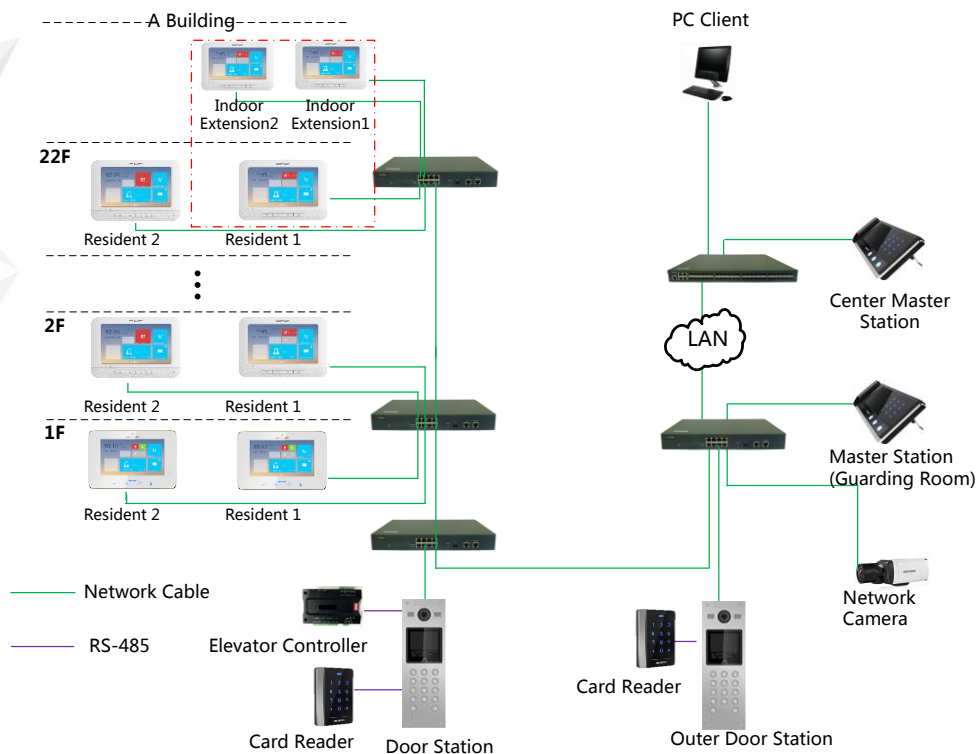

Typical Application