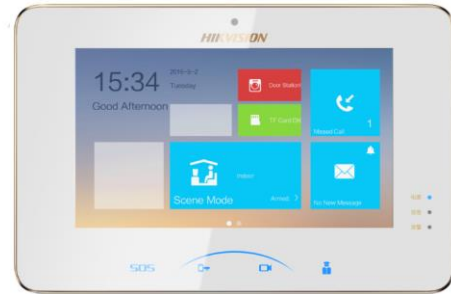

DS-KH8300-T

Video Intercom Indoor Station with 7-inch Touch Screen

Key Features

Basic Functions

- Hands-free audiovisual communication with the door station and the master station in the intercom system
- 8-ch zone alarm supported
- Panic call supported
- Supports monitoring door stations and external cameras
- Remote unlocking via the client software
- High-performance embedded SOC processor
- TF card supported

Video/Audio Functions

- HD video surveillance
- 7-inch colorful FTF LCD with resolution 1024 x 600
- Capacitive touch screen and touch keys

- Noise suppression and echo cancellation

Alarm Functions

- 8-ch alarm input sensors supported
- Auto-uploads alarm messages to the master station, or the client software once the alarm sensor is triggered