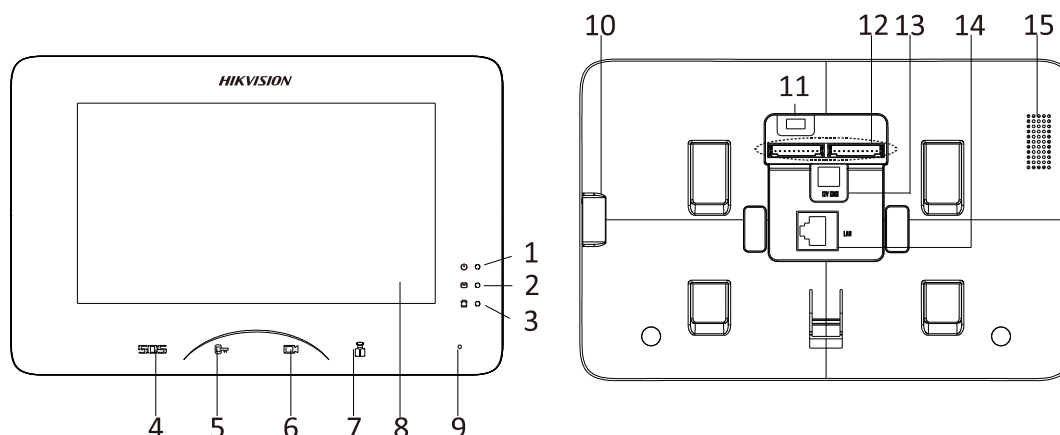

Appearance and Interfaces

Index	Description	Index	Description
1	Power Supply Indicator	9	Microphone
2	Information Indicator	10	TF Card Slot
3	Alarm Indicator	11	Serial Port
4	SOS Touch Key	12	Terminals
5	Unlock Touch Key	13	Power Supply Interface
6	Live View Touch Key	14	Network Interface
7	Management Center Touch Key	15	Loudspeaker
8	LCD Display Screen		

Distributed by

Available Model

DS-KH8300-T

HIKVISION®

Headquarters

No.555 Qianmo Road, Binjiang District,
Hangzhou 310051, China
T +86-571-8807-5998
overseasbusiness@hikvision.com

Hikvision USA
T +1-909-895-0400
sales.usa@hikvision.com

Hikvision Italy
T +39-0438-6902
info.it@hikvision.com

Hikvision Singapore
T +65-6684-4718
sg@hikvision.com

Hikvision Africa
T +27 (10) 0351172
sale.africa@hikvision.com

Hikvision Europe
T +31-23-55-42-770
info.eu@hikvision.com

Hikvision France
T +33(0)1-85-330-450
info.fr@hikvision.com

Hikvision Oceania
T +61-2-8599-4233
salesau@hikvision.com

Hikvision Hong Kong
T +852-2151-1761

Hikvision Middle East
T +971-4-8816086
salesme@hikvision.com

Hikvision Spain
T +34-91-737-16-55
info.es@hikvision.com

Hikvision Canada
T +1-909-895-0400
sales.usa@hikvision.com

Hikvision Russia
T +7-495-669-67-99
saleru@hikvision.com

Hikvision Poland
T +48-22-460-01-50
poland@hikvision.com

Hikvision Korea
T +82-31-731-8841
sales.korea@hikvision.com

Hikvision India
T +91-22-28469900
sales@pramahikvision.com

Hikvision UK
T +01628-902140
support.uk@hikvision.com

Hikvision Brazil
T +55 11 3318-0050
Latam.support@hikvision.com