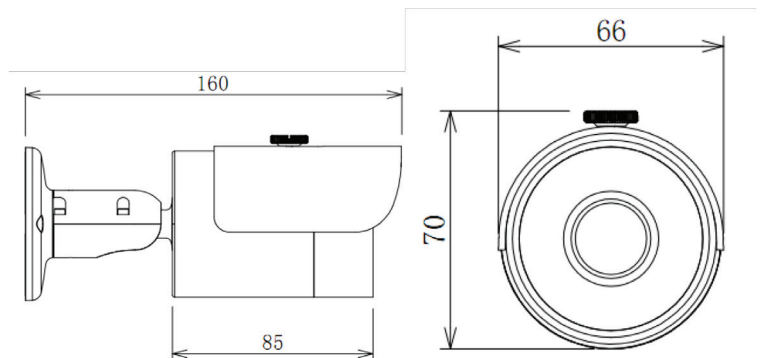

1.3 Megapixel 30m Infrared IP Bullet Camera

Model: VSIP1MPFBIRV2

Specifications		
General	Camera Style	Weatherproof Mini Bullet
	Image Sensor	1/3" 1.3 Megapixel Aptina CMOS
	Effective Pixels	1280 (H) x 960 (V)
	Signal Noise Ratio	> 50dB
Camera	Lens	3.6mm Fixed Lens
	Angle of View	70°
	Electronic Shutter	Auto/Manual, 1/3 ~ 1/10000s
	Minimum Illumination	0.01 Lux at F1.2 (Colour) / 0.005 Lux at F1.2 (B&W)
	Day/Night	Auto (ICR) / Colour/B&W
	White Balance	Auto/Manual
	Noise Reduction	3D Digital Noise Reduction
	Gain Control	Auto/Manual
	Backlight Compensation	BLC / HLC / DWDR
	Audio Input	N/A
	Audio Compression	N/A
	Alarm Interface	N/A
	Network Interface	RJ45 (10/100 Base-T)
	Memory Slot	N/A
Video	Bit Rate	H.264: 32K ~ 8192Kbps
	Video Compression	H.264 / MJPEG
	Resolution	1.3MP (1280x960) / 720p (1280x720) / D1 (704x576)
	Frame Rate	1.3MP/720p (1 ~ 25fps)
Environment	Video Output	N/A
	Ingress Protection	IP66
	Vandal Resistant	No
	Maximum Infrared Range	30m
	Power Input	12VDC / PoE (802.3af)
	Power Consumption	< 5W
	Dimensions	70 x 66 x 160mm
	Weight	0.50kg
Operating Environment	-20° to 60°C / RH95% (max)	

Product Highlights

- Record up to 1.3MP (1280 x 960) at 25fps
- 3.6mm fixed lens with 70° viewing angle
- 30m infrared range & IP66 rated housing

Product Overview

The VIP Vision VSIP1MPFBIRV2 is a compact 1.3 Megapixel IP bullet camera capable of streaming beyond 720p high definition footage.

This camera features up to 1.3MP (1280 x 960) image resolution with 30m infrared range for low light and night video capture.

The camera housing is IP66 rated and is suitable for outdoor surveillance.

Your VIP Vision IP surveillance dealer: