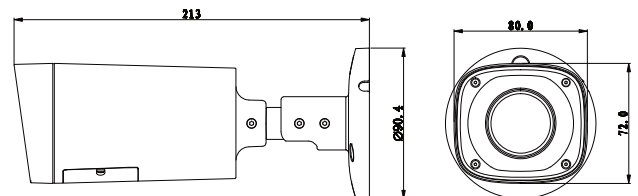

Professional Series 1080p Motorised HDCVI Dome

Model: VSCVI2MPFBIRM

Model	VSCVI2MPFBIRM
General	
Camera Style	Weather Resistant Bullet
Image Sensor	1/2.8" 2.4 Megapixel CMOS
Effective Pixels	1984 (H) x 1225 (V)
Signal Noise Ratio	> 50dB
Camera	
Lens	2.7 ~ 12mm Motorised Lens; Fixed Iris
Angle of View	99° (wide) ~ 34° (tele)
Electronic Shutter	1/3 ~ 1/100,000s
Minimum Illumination	0.05 Lux at F1.2 (Colour) / 0 Lux IR Active
Day/Night	Auto (ICR) / Colour / B&W
White Balance	Auto
Noise Reduction	2D / 3D
Gain Control	Auto
Backlight Compensation	BLC / HLC / DWDR
Audio Input	N/A
Transmission Distance	Over 500m via 75-3 coaxial cable
Synchronisation	Internal
OSD Menu	Support
Alarm Interface	N/A
Video	
Video Compression	H.264 / MJPEG
Resolution	1080p (1920 x 1080) to CIF (352 x 288)
Frame Rate	25fps (1080p and lower)
Video Output	BNC CVI HD output / CVBS SD output (switchable)
Environment	
Ingress Protection	IP66
Vandal Resistant	No
Maximum Infrared Range	30m
Power Input	12VDC
Power Consumption	< 7.5W
Dimensions	213 x 80 x 72mm
Weight	0.55kg
Operating Environment	-30° to 60°C / RH95% (max)
Product Diagram	

A strong performer in all conditions, the Professional Series from Securview offers Full HD 1080p streaming with the convenience of a motorised varifocal lens.

Camera Features

- Streams Full HD 1080p/2.0MP (1920 x 1080)
- Motorised 2.7 ~ 12mm lens, fixed iris
- 99 ~ 34° horizontal viewing angles
- Up to 500m HD video transmission over coax
- Infrared illumination up to 30m
- IP66 rated for weather resistance
- HD/SD switchable output for analogue DVRs
- Auto white balance & 3D noise reduction
- Adjustable ball-socket bracket mount