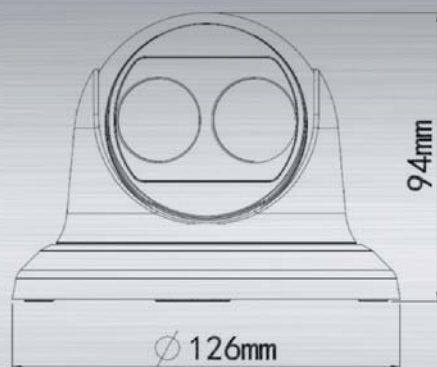

### Structure

- Wide temperature range: -35°C to 60°C
- Wide voltage range of  $\pm 25\%$
- 4 KV surge protection designed for network interface
- IP67

## Accessories

IPBTS

Eyeball Surface Box

IPBTW

Eyeball Wall Mount bracket

IPBPM

Pole Mount Adapter

## Dimensions

Camera		IPC4T	
Sensor	1/3", 4 megapixel, progressive scan, CMOS		
Lens	2.8 mm @ F1.8		
Angle of view(H)	101.8°		
Adjustment Range	Pan: 0°~360° , Tilt: 0° ~ 77° , Rotation: 0° ~ 360°		
Shutter	Auto/Manual, 1/6~1/100000 s		
Min. Illumination	Colour: 0.02 Lux (F1.8, AGC ON) 0 Lux with IR		
IR	30m (98ft) IR range		
Day/Night	IR-cut filter with auto switch (ICR)		
WDR	120 dB		
AWB(Auto white balance)	Auto/manual		
Gain Control	Auto/manual		
Noise Reduction	2D/3D		
Video			
Max. Resolution	2592×1520		
Video Compression	H.265, H.264, MJPEG, H.265 Ultra		
Frame Rate	4MP (2592×1520): Max.20 fps; 4MP (2560×1440): Max.25 fps 3MP (2048×1520): Max.30 fps; 1080P (1920×1080): Max. 30 fps		
Video Streaming	Triple		
9:16 Corridor Mode	Supported		
Evaluative Metering	Supported		
OSD	Up to 8 OSDs		
Motion Detection	Up to 2 areas		
Privacy Mask	Up to 8 areas		
Smart			
Behavior Detection	Intrusion, crossing line, motion detection		
Intelligent Identification	Face detection, Defocus, Scene Change		
Statistical Analysis	People counting		
Network			
Protocols	L2TP, IPv4, IGMP, ICMP, ARP, TCP, UDP, DHCP, PPPoE, RTP, RTSP, RTCP, DNS, DDNS, NTP, FTP, UPnP, HTTP, HTTPS, SMTP, 802.1x		
Compatible Integration	ONVIF, API		
Interface			
Network	10M/100M Base-TX Ethernet		
General			
Power	12 V DC, or PoE Power consumption: Max 5.5W		
Dimensions (Ø x H)	126 x 94 mm		
Weight	0.45 kg (0.99lb)		
Operating Conditions	-35°C ~ +60°C, Humidity = 95% RH(non-condensing)		
Ingress Protection	IP67		