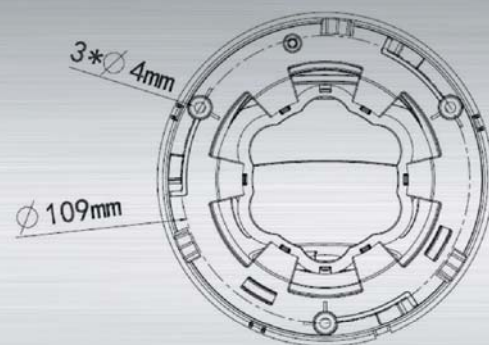

### Structure

- Wide temperature range: -35°C to 60°C
- Wide voltage range of  $\pm 25\%$
- 4 KV surge protection designed for network interface
- IP67

## Accessories

IPBTS

Eyeball Surface Box

IPBTW

Eyeball Wall Mount bracket

IPBPM

Pole Mount Adapter

## Dimensions

Camera		IPC4T	
Sensor	1/3", 4 megapixel, progressive scan, CMOS		
Lens	2.8 mm @ F1.8		
Angle of view(H)	101.8°		
Adjustment Range	Pan: 0°~360° , Tilt: 0° ~ 77° , Rotation: 0° ~ 360°		
Shutter	Auto/Manual, 1/6~1/100000 s		
Min. Illumination	Colour: 0.02 Lux (F1.8, AGC ON) 0 Lux with IR		
IR	30m (98ft) IR range		
Day/Night	IR-cut filter with auto switch (ICR)		
WDR	120 dB		
AWB(Auto white balance)	Auto/manual		
Gain Control	Auto/manual		
Noise Reduction	2D/3D		
Video			
Max. Resolution	2592×1520		
Video Compression	H.265, H.264, MJPEG, H.265 Ultra		
Frame Rate	4MP (2592×1520): Max.20 fps; 4MP (2560×1440): Max.25 fps 3MP (2048×1520): Max.30 fps; 1080P (1920×1080): Max. 30 fps		
Video Streaming	Triple		
9:16 Corridor Mode	Supported		
Evaluative Metering	Supported		
OSD	Up to 8 OSDs		
Motion Detection	Up to 2 areas		
Privacy Mask	Up to 8 areas		
Smart			
Behavior Detection	Intrusion, crossing line, motion detection		
Intelligent Identification	Face detection, Defocus, Scene Change		
Statistical Analysis	People counting		
Network			
Protocols	L2TP, IPv4, IGMP, ICMP, ARP, TCP, UDP, DHCP, PPPoE, RTP, RTSP, RTCP, DNS, DDNS, NTP, FTP, UPnP, HTTP, HTTPS, SMTP, 802.1x		
Compatible Integration	ONVIF, API		
Interface			
Network	10M/100M Base-TX Ethernet		
General			
Power	12 V DC, or PoE Power consumption: Max 5.5W		
Dimensions (Ø x H)	126 x 94 mm		
Weight	0.45 kg (0.99lb)		
Operating Conditions	-35°C ~ +60°C, Humidity = 95% RH(non-condensing)		
Ingress Protection	IP67		