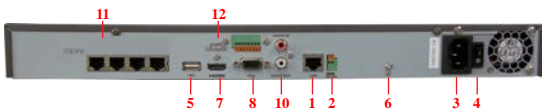

DS-7604/7608NI-SE/(8)P Embedded NVR

DS-7600NI-SE/P

Key features

- Up to 8 Integrated PoE Network Interfaces
- Up to 5 Megapixels Resolution Recording
- Up to 8-ch synchronous playback at 4CIF resolution.

Rear Panel of DS-7604NI-SE/P

1. LAN Network Interface
2. RS-485 Interface
3. 100~240VAC Power Input
4. Power Switch
5. USB Interface
6. GND
7. HDMI Interface
8. VGA Output
9. Audio In
10. Audio Out
11. Network Interfaces with PoE function
12. Alarm In / Out

Specifications

	DS-7604NI-SE/P	DS-7608NI-SE/8P
Video / Audio input		
IP Video input	4-ch	8-ch
Audio input	1-ch, RCA (2.0 Vp-p, 1kΩ)	
Video/Audio output		
Decoding resolution	5MP/3MP/1080p/UXGA/720p/VGA/4CIF/DCIF/2CIF/CIF/QCIF	
HDMI/VGA output	1-ch, resolution: 1920 × 1080P /60Hz, 1600 × 1200 /60Hz, 1280 × 1024 /60Hz, 1280 × 720 /60Hz, 1024 × 768 /60Hz	
Audio output	1-ch, RCA (Linear, 1kΩ)	
Playback resolution	5MP /3MP /1080P /UXGA /720P /VGA /4CIF /DCIF /2CIF /CIF /QCIF	
Synchronous playback	4-ch, 720P / 2-ch, 1080P / 1-ch, 5MP	8-ch, 4CIF / 4-ch, 720P / 2-ch, 1080P / 1-ch, 5MP
Hard disk		
Type	2 SATA interfaces for 2 HDDs	
Capacity	Up to 4TB capacity for each disk	
External interface		
Network interface	1 RJ-45 10 /100 /1000 Mbps self-adaptive Ethernet interface 4 independent 10 /100 Mbps PoE Ethernet interfaces	1 RJ-45 10 /100 /1000 Mbps self-adaptive Ethernet interface 8 independent 10 /100 Mbps PoE Ethernet interfaces
Input	20 Mbps	40 Mbps
Output	60 Mbps	80 Mbps
Serial interface	1 RS-485 half-duplex interface	
USB interface	2 x USB2.0	
Alarm in	4	
Alarm out	1	
General		
Power supply	100~240VAC, 47~63Hz, 3A	
Power Consumption	67W (including 4-port PoE)	145W (including 8-port PoE)
Working temperature	-10 °C~ +55 °C	
Working humidity	10%~90%	
Chassis	19-inch rack mounted 1U chassis	
Dimensions (W x D x H)	445 × 290 × 45 mm	
Weight	≤ 2.5Kg (without HDD or DVD-R/W)	