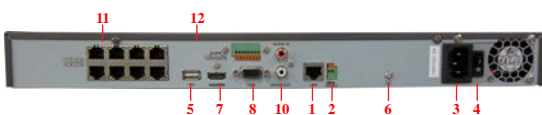

Rear Panel of DS-7608NI-SE/8P

1. LAN Network Interface
2. RS-485 Interface
3. 100~240VAC Power Input
4. Power Switch
5. USB Interface
6. GND
7. HDMI Interface
8. VGA Output
9. Audio In
10. Audio Out
11. Network Interfaces with PoE function
12. Alarm In / Out

Specifications

	DS-7604NI-SE/P	DS-7608NI-SE/8P
Video / Audio input		
IP Video input	4-ch	8-ch
Audio input	1-ch, RCA (2.0 Vp-p, 1kΩ)	
Video/Audio output		
Decoding resolution	5MP/3MP/1080p/UXGA/720p/VGA/4CIF/DCIF/2CIF/CIF/QCIF	
HDMI/VGA output	1-ch, resolution: 1920 × 1080P /60Hz, 1600 × 1200 /60Hz, 1280 × 1024 /60Hz, 1280 × 720 /60Hz, 1024 × 768 /60Hz	
Audio output	1-ch, RCA (Linear, 1kΩ)	
Playback resolution	5MP /3MP /1080P /UXGA /720P /VGA /4CIF /DCIF /2CIF /CIF /QCIF	
Synchronous playback	4-ch, 720P / 2-ch, 1080P / 1-ch, 5MP	8-ch, 4CIF / 4-ch, 720P / 2-ch, 1080P / 1-ch, 5MP
Hard disk		
Type	2 SATA interfaces for 2 HDDs	
Capacity	Up to 4TB capacity for each disk	
External interface		
Network interface	1 RJ-45 10 /100 /1000 Mbps self-adaptive Ethernet interface 4 independent 10 /100 Mbps PoE Ethernet interfaces	1 RJ-45 10 /100 /1000 Mbps self-adaptive Ethernet interface 8 independent 10 /100 Mbps PoE Ethernet interfaces
Input	20 Mbps	40 Mbps
Output	60 Mbps	80 Mbps
Serial interface	1 RS-485 half-duplex interface	
USB interface	2 x USB2.0	
Alarm in	4	
Alarm out	1	
General		
Power supply	100~240VAC, 47~63Hz, 3A	
Power Consumption	67W (including 4-port PoE)	145W (including 8-port PoE)
Working temperature	-10 °C~ +55 °C	
Working humidity	10%~90%	
Chassis	19-inch rack mounted 1U chassis	
Dimensions (W x D x H)	445 × 290 × 45 mm	
Weight	≤ 2.5Kg (without HDD or DVD-R/W)