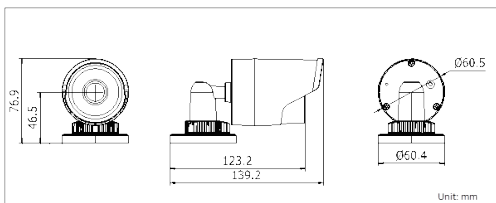

Dimensions

Available models

DS-2CD2012-I, DS-2CD2032-I

	DS-2CD2012-I	DS-2CD2032-I
Camera		
Image sensor	1/3" progressive scan CMOS	
Min. illumination	0.01 lux @F1.2, AGC ON, 0 lux with IR	0.07 lux @F1.2, AGC ON, 0 lux with IR
Shutter time	1/25s (1/30s) ~ 1/100,000s	
Lens	4mm @ F2.0, angle of view: 73.1° (6mm, 12mm optional)	4mm @ F2.0, angle of view: 79° (6mm, 12mm optional)
Lens mount	M12	
Day & night	ICR	
Digital noise reduction	3D DNR	
Wide dynamic range	Digital WDR	
Compression Standard		
Video compression	H.264 / MJPEG	
H.264 codec profile	Main profile	
Bit rate	32 Kbps ~ 16 Mbps	
Dual stream	Yes	
Image		
Max. Image Resolution	1280 × 960	2048 × 1536
Frame rate	50 Hz: 25 fps (1280 × 960), 25 fps (1280 × 720), 25 fps (704 × 576), 25 fps (640 × 480) 60 Hz: 30 fps (1280 × 960), 30 fps (1280 × 720), 30 fps (704 × 576), 30 fps (640 × 480)	50Hz: 20fps (2048 × 1536), 25fps (1920 × 1080), 25fps (1280 × 720) 60Hz: 20fps (2048 × 1536), 30fps (1920 × 1080), 30fps (1280 × 720)
Image settings	Rotate mode, Saturation, brightness, contrast, sharpness adjustable through client software or web browser	
BLC	Yes, zone configurable	
ROI	Yes, up to 4 configurable areas	
Network		
Network storage	NAS	
Alarm trigger	Motion detection, tampering alarm	
Protocols	TCP/IP, ICMP, HTTP, HTTPS, FTP, DHCP, DNS, DDNS, RTP, RTSP, RTCP, PPPoE, NTP, UPnP, SMTP, SNMP, IGMP, 802.1X, QoS, IPv6, Bonjour	
System compatibility	ONVIF, PSIA, CGI, ISAPI	
General functionalities	User Authentication, watermark, reset button	
Interface		
Communication interface	1 RJ45 10 M / 100 M Ethernet interface	
Reset Button	Yes	
General		
Operating conditions	-30 °C ~ 60 °C (-22°F ~ 140 °F) humidity 95% or less (non-condensing)	
Power supply	12 VDC ± 10% , PoE (802.3af)	
Power consumption	Max. 5W (max. 7W with ICR on)	
Weather proof rating	IP66	
IR range	Up to 30m	
Dimension	60.4×76.9×139.28 mm (2.4" × 3.0" × 5.5")	
Weight	500g (1.1 lbs)	